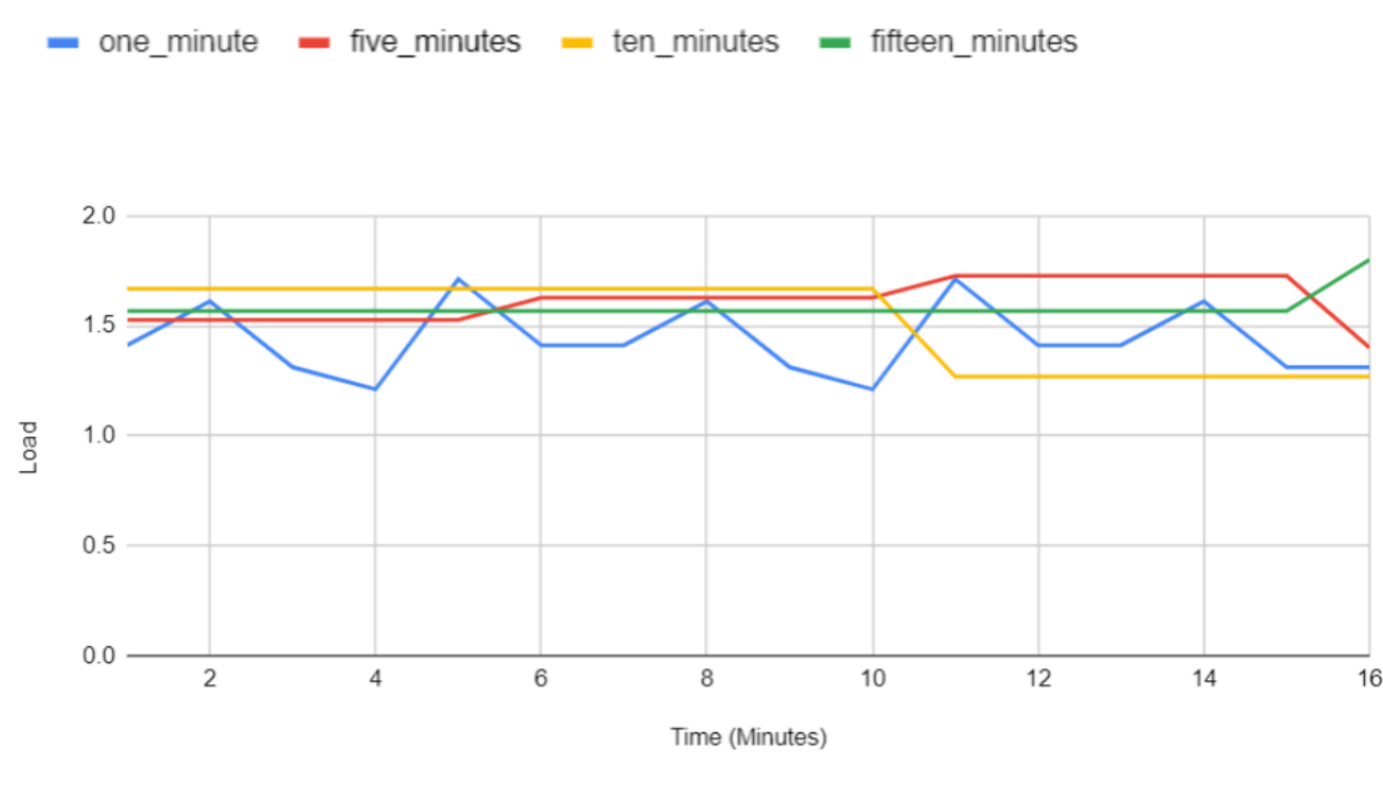

Sys Load Avg Information