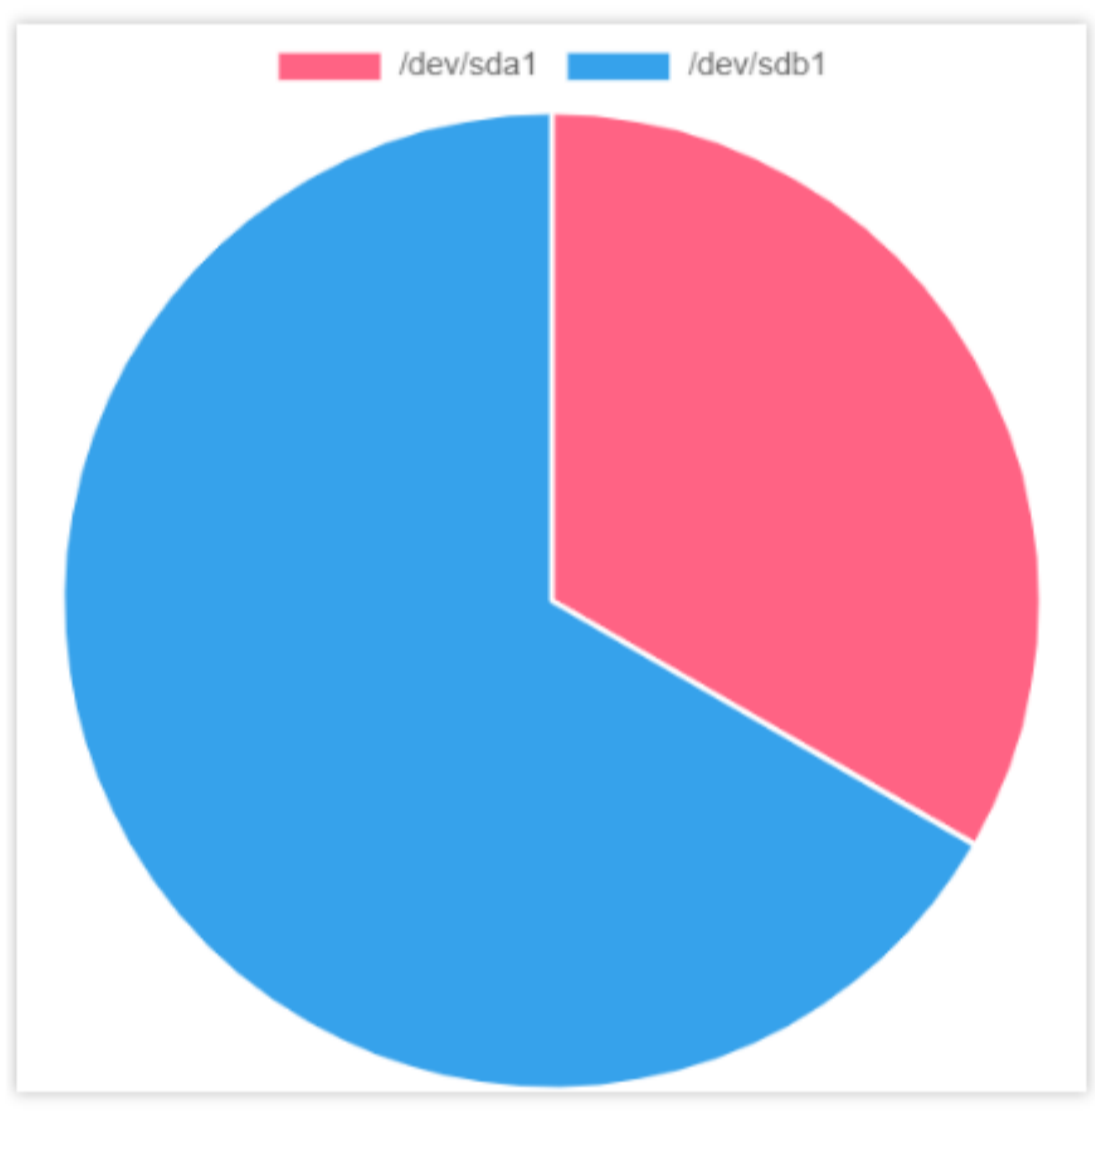

Sys Process Information

Sys Load Avg Information

Sys Disk Information

File System	File System Type	Mount Point	Drive Letter	Drive Type	Total Space (bytes)	Used Space (bytes)	Available Space (bytes)	Total Inodes	Used Inodes	Free Inodes
/dev/sda1	ext4	/	N/A	HDD	1000000000000	750000000000	250000000000	25000000	20000000	5000000
/dev/sdb1	ntfs	/mnt/data	D:	HDD	2000000000000	1500000000000	500000000000	40000000	30000000	10000000