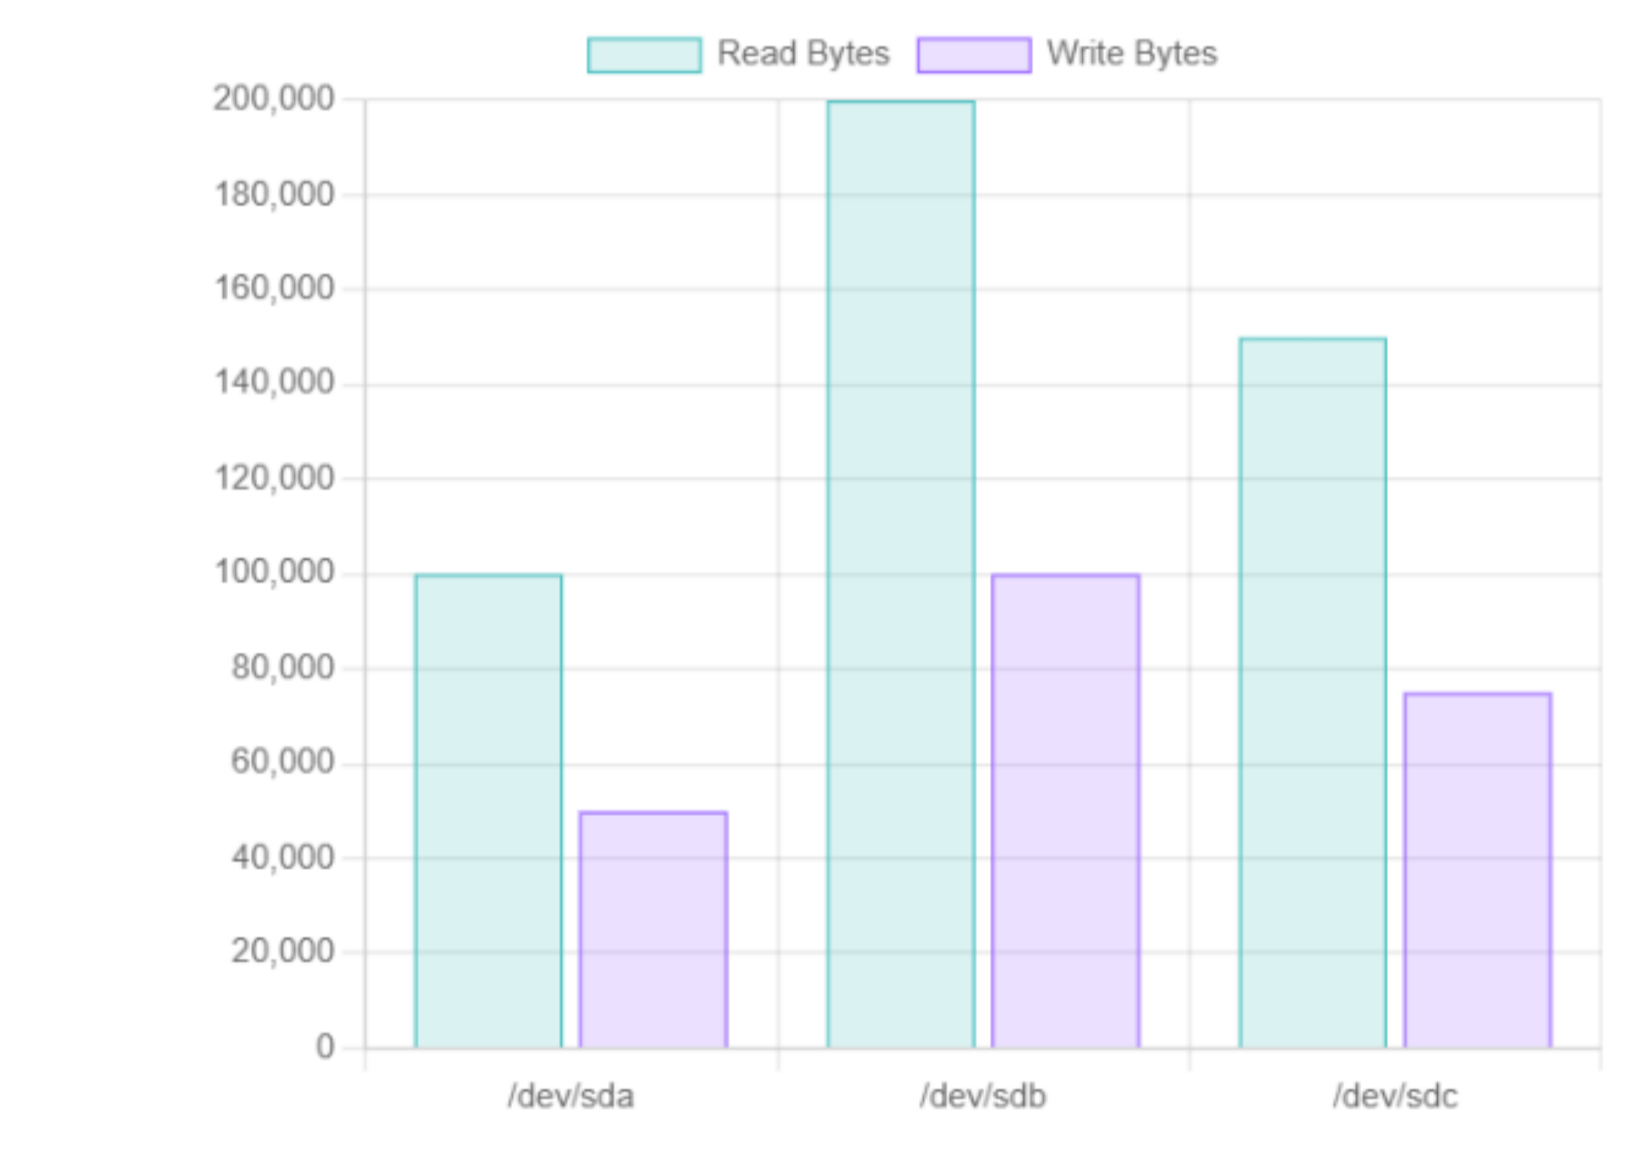

Sys I/O Analysis Information

Block Device Name	Total Number of Reads	Total Number of Writes	Read Bytes	Written Bytes	Time Spent Reading (ms)	Time Spent Writing (ms)
/dev/sda	1000	500	100000	50000	1000	750
/dev/sdb	2000	1000	200000	100000	2000	1500
/dev/sdc	1500	750	150000	75000	1500	1000