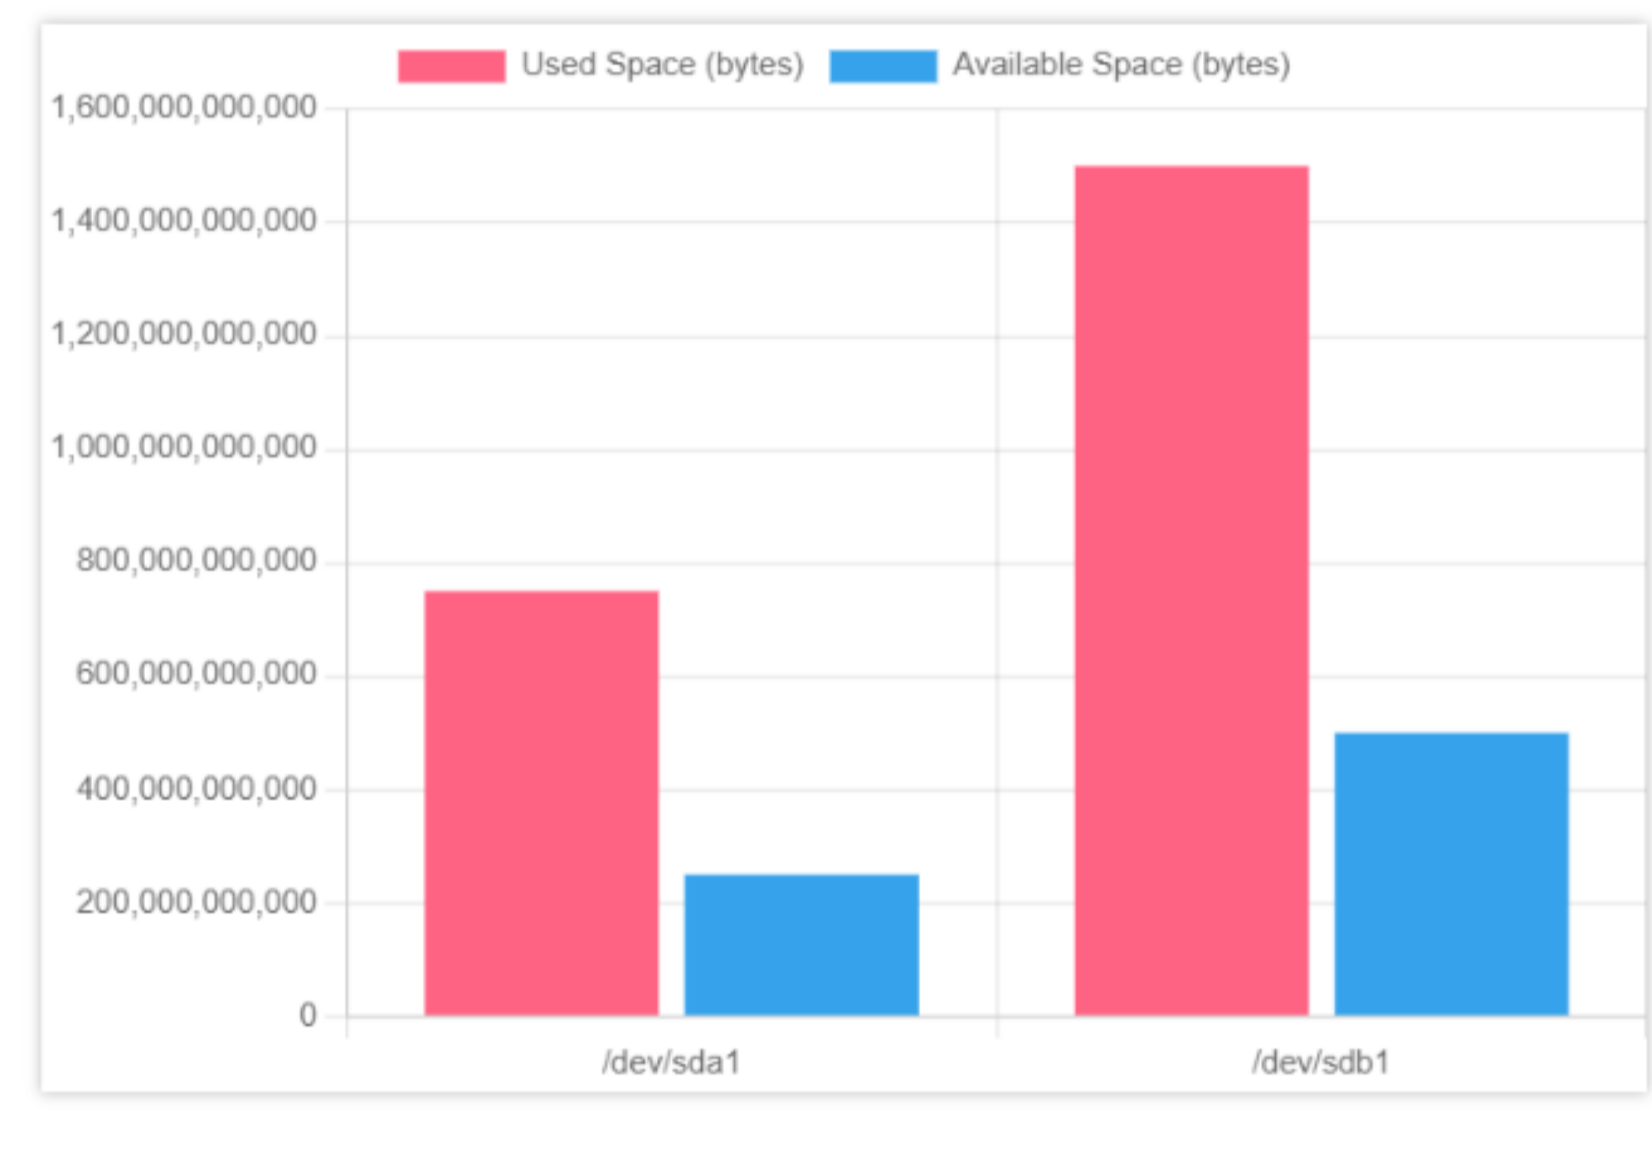

Sys Process Information

Sys Load Avg Information

Sys Disk Information

File System	File System Type	Mount Point	Drive Letter	Drive Type	Total Space (bytes)	Used Space (bytes)	Available Space (bytes)	Total Inodes	Used Inodes	Free Inodes
/dev/sda1	ext4	/	N/A	HDD	1000000000000	750000000000	250000000000	25000000	20000000	5000000
/dev/sdb1	ntfs	/mnt/data	D:	HDD	2000000000000	1500000000000	500000000000	40000000	30000000	10000000