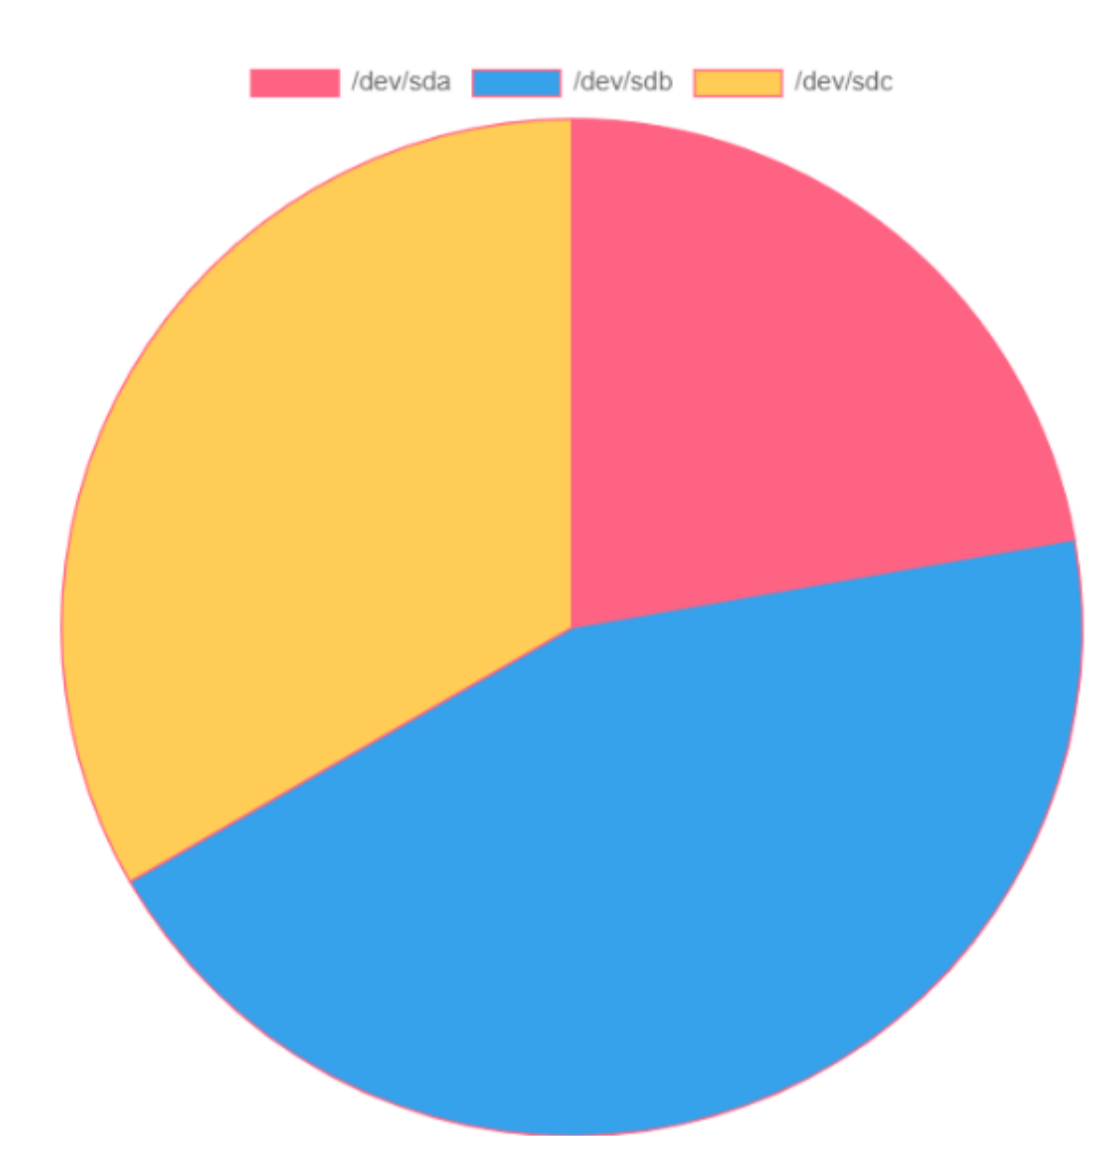

Sys I/O Analysis Information

Block Device Name	Total Number of Reads	Total Number of Writes	Read Bytes	Written Bytes	Time Spent Reading (ms)	Time Spent Writing (ms)
/dev/sda	1000	500	100000	50000	1000	750
/dev/sdb	2000	1000	200000	100000	2000	1500
/dev/sdc	1500	750	150000	75000	1500	1000