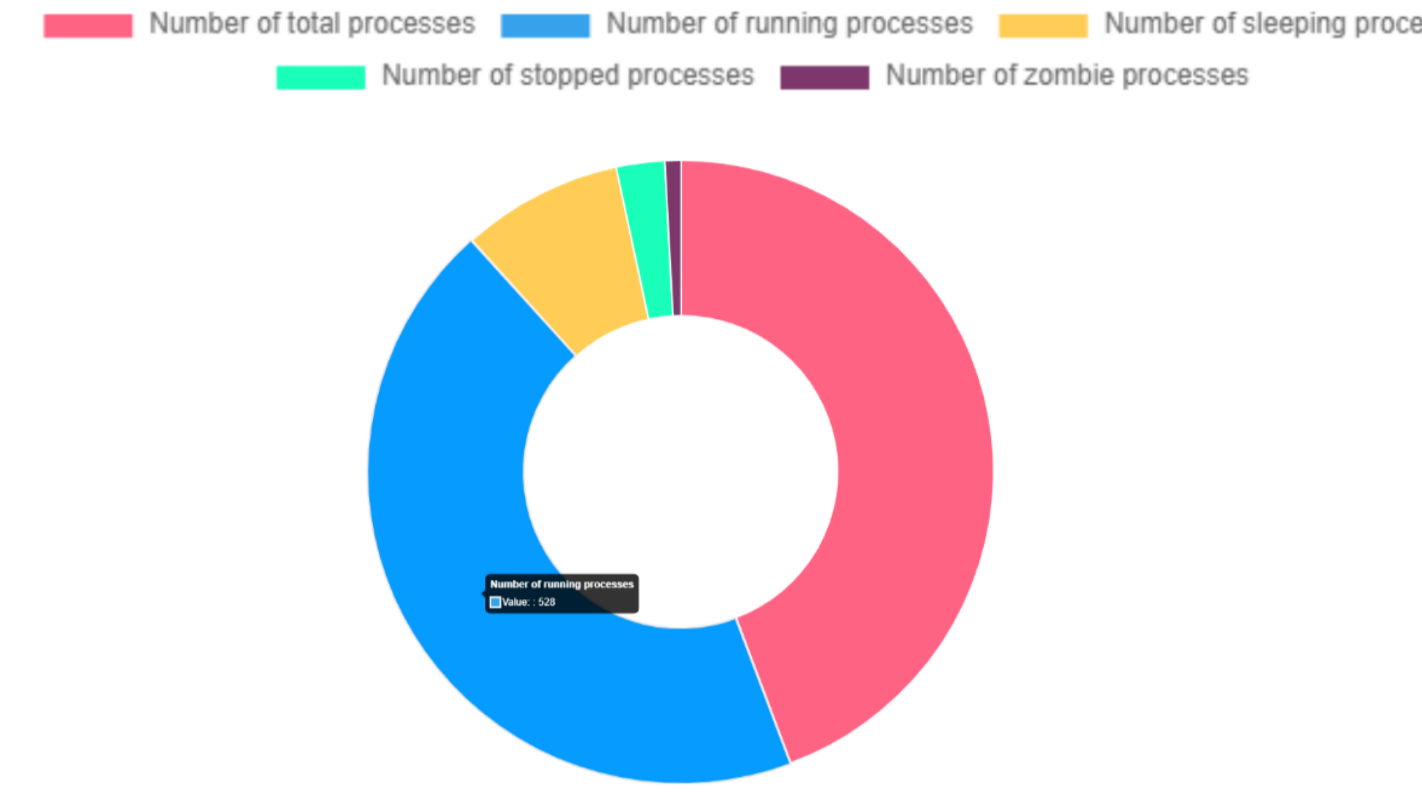

Sys Process Information